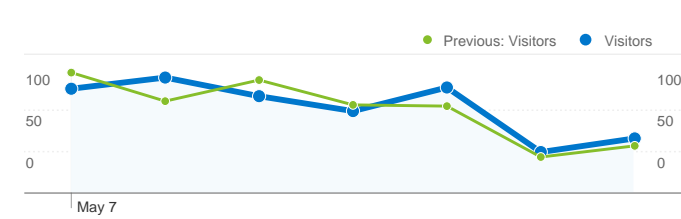

Site Usage

553 Visits

Previous: 530 (4.34%)

56.60% Bounce Rate

Previous: 61.32% (-7.70%)

1,335 Pageviews

Previous: 1,117 (19.52%)

00:01:28 Avg. Time on Site

Previous: 00:01:13 (21.75%)

2.41 Pages/Visit

Previous: 2.11 (14.55%)

62.75% % New Visits

Previous: 64.34% (-2.47%)

Visitors Overview

Visitors
452

Map Overlay

452 people visited this site

553 Visits

Previous: 530 (4.34%)

452 Absolute Unique Visitors

Previous: 448 (0.89%)

1,335 Pageviews

Previous: 1,117 (19.52%)

2.41 Average Pageviews