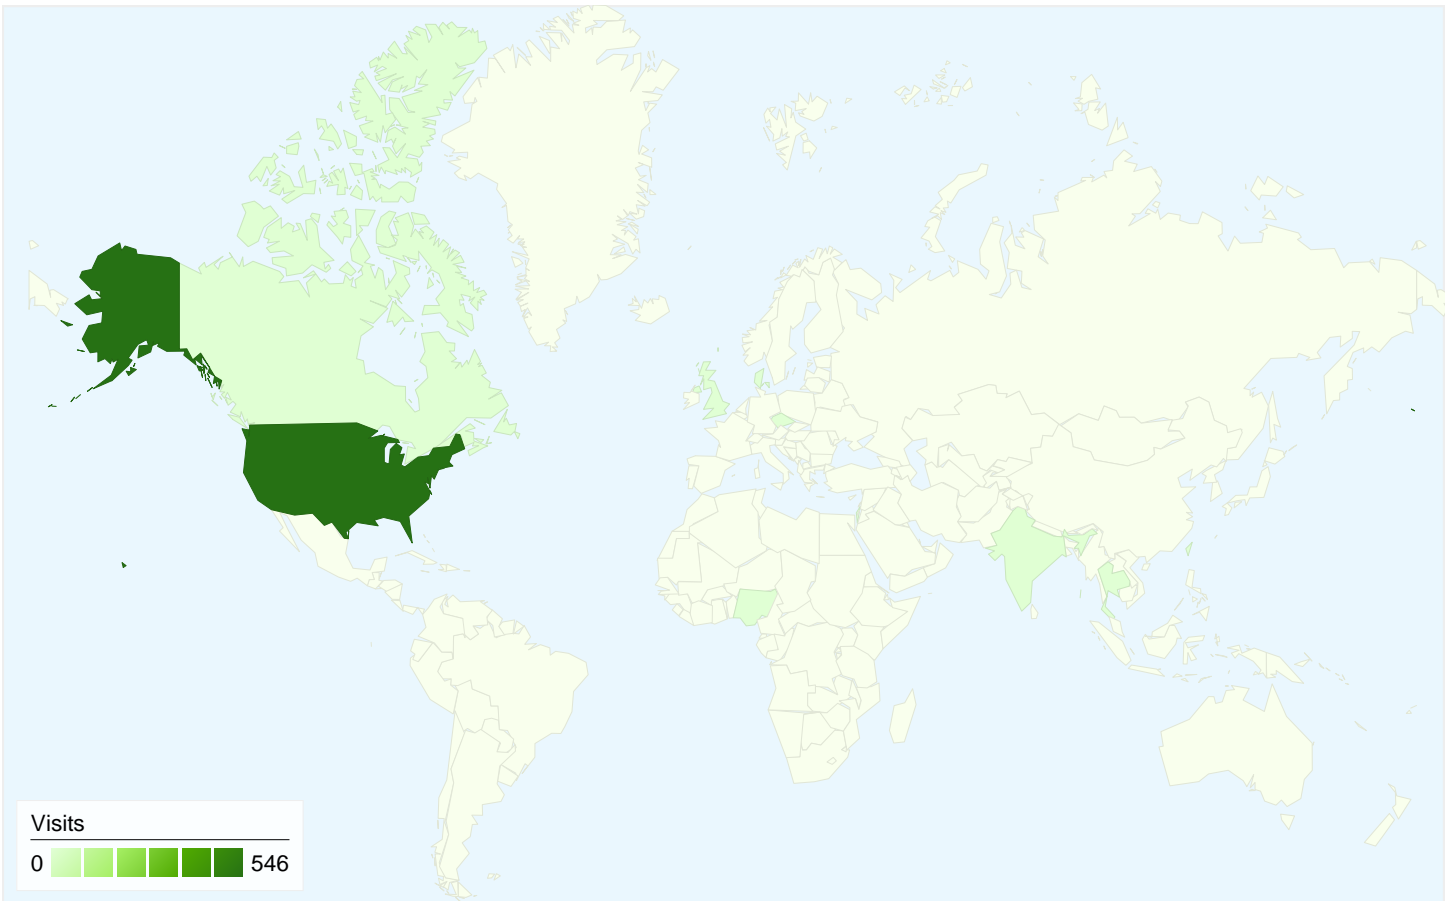

Traffic Sources Overview

May 7, 2012 - May 13, 2012

Comparing to: Apr 30, 2012 - May 6, 2012

All traffic sources sent a total of 553 visits

8.50% Direct Traffic

Previous: 6.79% (25.13%)

4.52% Referring Sites

May 7, 2012 - May 13, 2012	5	0.90%
Apr 30, 2012 - May 6, 2012	7	1.32%
% Change	-28.57%	-31.54%

May 7, 2012 - May 13, 2012	9	1.87%
Apr 30, 2012 - May 6, 2012	9	1.94%
% Change	0.00%	-3.33%

553 visits came from 11 countries/territories