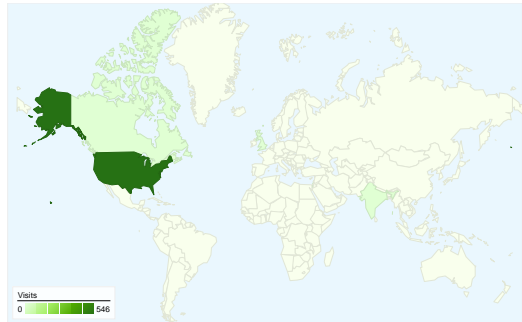

Previous: 00:01:13 (21.75%)

2.41 Pages/Visit

Previous: 2.11 (14.55%)

62.75% % New Visits

Previous: 64.34% (-2.47%)

Visitors Overview

Visitors
452

Map Overlay

452 people visited this site

553 Visits

Previous: 530 (4.34%)

452 Absolute Unique Visitors

Previous: 448 (0.89%)

1,335 Pageviews

Previous: 1,117 (19.52%)

2.41 Average Pageviews

Traffic Sources Overview

May 7, 2012 - May 13, 2012

Comparing to: Apr 30, 2012 - May 6, 2012

All traffic sources sent a total of 553 visits

8.50% Direct Traffic

Previous: 6.79% (25.13%)

4.52% Referring Sites

May 7, 2012 - May 13, 2012	5	0.90%
Apr 30, 2012 - May 6, 2012	7	1.32%
% Change	-28.57%	-31.54%

May 7, 2012 - May 13, 2012	9	1.87%
Apr 30, 2012 - May 6, 2012	9	1.94%
% Change	0.00%	-3.33%

553 visits came from 11 countries/territories