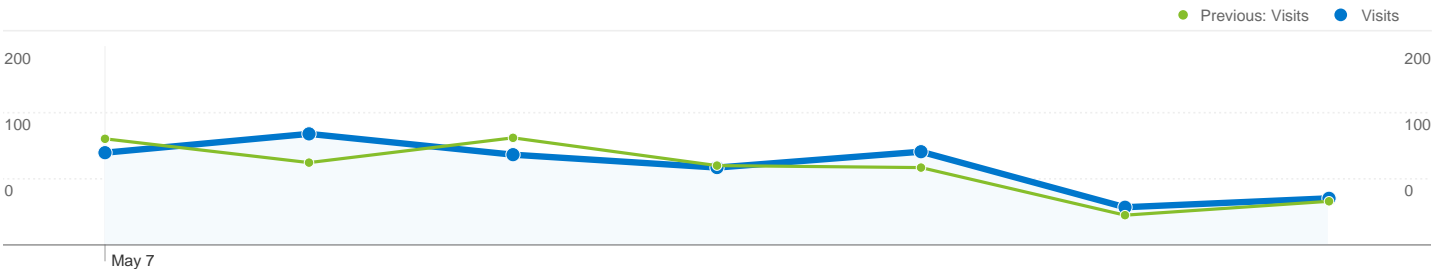

Traffic Sources Overview

May 7, 2012 - May 13, 2012

Comparing to: Apr 30, 2012 - May 6, 2012

All traffic sources sent a total of 553 visits

8.50% Direct Traffic

Previous: 6.79% (25.13%)

4.52% Referring Sites

Previous: 5.47% (-17.38%)

86.98% Search Engines

Previous: 87.74% (-0.86%)

- **Search Engines**
  481.00 (86.98%)
- **Direct Traffic**
  47.00 (8.50%)
- **Referring Sites**
  25.00 (4.52%)

Top Traffic Sources

Sources	Visits	% visits
google (organic)		
May 7, 2012 - May 13, 2012	367	66.37%
Apr 30, 2012 - May 6, 2012	350	66.04%
% Change	4.86%	0.50%
bing (organic)		
May 7, 2012 - May 13, 2012	66	11.93%
Apr 30, 2012 - May 6, 2012	66	12.45%
% Change	0.00%	-4.16%
(direct) ((none))		
May 7, 2012 - May 13, 2012	47	8.50%
Apr 30, 2012 - May 6, 2012	36	6.79%
% Change	30.56%	25.13%
yahoo (organic)		
May 7, 2012 - May 13, 2012	37	6.69%
Apr 30, 2012 - May 6, 2012	36	6.79%
% Change	2.78%	-1.50%
ask (organic)		

Keywords	Visits	% visits
(not provided)		
May 7, 2012 - May 13, 2012	66	13.72%
Apr 30, 2012 - May 6, 2012	61	13.12%
% Change	8.20%	4.60%
jackson county iowa		
May 7, 2012 - May 13, 2012	47	9.77%
Apr 30, 2012 - May 6, 2012	52	11.18%
% Change	-9.62%	-12.62%
jackson county iowa assessor		
May 7, 2012 - May 13, 2012	19	3.95%
Apr 30, 2012 - May 6, 2012	24	5.16%
% Change	-20.83%	-23.47%
jackson county ia assessor		
May 7, 2012 - May 13, 2012	10	2.08%
Apr 30, 2012 - May 6, 2012	6	1.29%
% Change	66.67%	61.12%
jackson county assessor