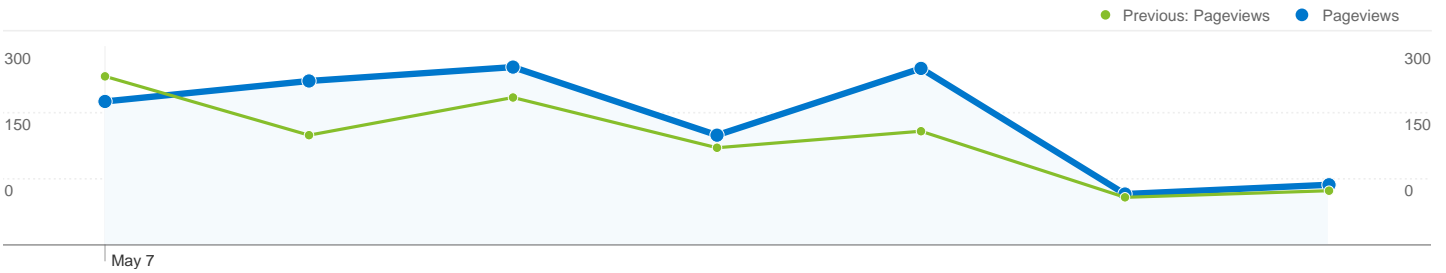

Pages on this site were viewed a total of 1,335 times

1,335 Pageviews

Previous: 1,117 (19.52%)

1,021 Unique Views

Previous: 913 (11.83%)

56.60% Bounce Rate

Previous: 61.32% (-7.70%)

Top Content

Pages	Pageviews	% Pageviews
/index.html		
May 7, 2012 - May 13, 2012	206	15.43%
Apr 30, 2012 - May 6, 2012	198	17.73%
% Change	4.04%	-12.95%
/offices/assessor/index.htm		
May 7, 2012 - May 13, 2012	124	9.29%
Apr 30, 2012 - May 6, 2012	116	10.38%
% Change	6.90%	-10.56%
/deptdirectory.htm		
May 7, 2012 - May 13, 2012	100	7.49%
Apr 30, 2012 - May 6, 2012	69	6.18%
% Change	44.93%	21.26%
/offices/sheriff/index.htm		
May 7, 2012 - May 13, 2012	86	6.44%
Apr 30, 2012 - May 6, 2012	87	7.79%
% Change	-1.15%	-17.29%
/jobopenings.htm