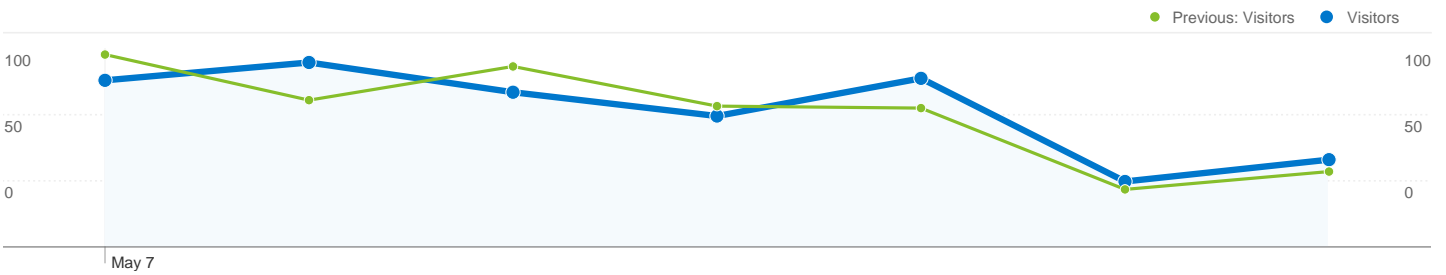

Site Usage

553 Visits

Previous: 530 (4.34%)

56.60% Bounce Rate

Previous: 61.32% (-7.70%)

1,335 Pageviews

Previous: 1,117 (19.52%)

00:01:28 Avg. Time on Site

Previous: 00:01:13 (21.75%)

2.41 Pages/Visit

Previous: 2.11 (14.55%)

62.75% % New Visits

Previous: 64.34% (-2.47%)

Visitors Overview

Visitors
452

Map Overlay

452 people visited this site

553 Visits

Previous: 530 (4.34%)

452 Absolute Unique Visitors

Previous: 448 (0.89%)

1,335 Pageviews

Previous: 1,117 (19.52%)

2.41 Average Pageviews